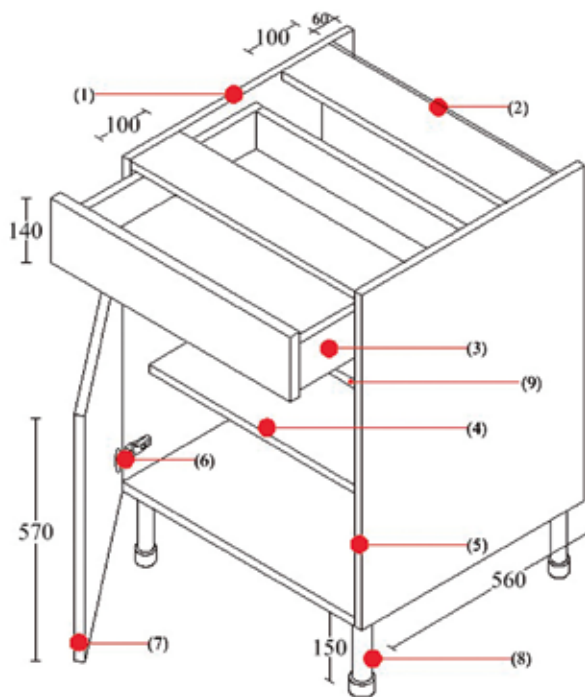

## 9 good reasons why you should choose Hapworth as your kitchen supplier

- 1) All carcasses are made to the highest standard, all edges are sealed for moisture resistance
- 2) 18mm solid back removable for easy access to services
- 3) Blum drawer box, steel moulded sides and runners with colour co-ordinated interior.
- 4) 18mm adjustable shelves on all carcasses.
- 5) All carcasses have concealed edges
- 6) Blum 170 Degree all steel heavy domestic clip on and off hinges with 4 way adjustments.
- 7) All doors, drawers and handles are factory fitted for easy installation.
- 8) Neoprene adjustable legs
- 9) Door seal cross rail for strength and rigidity